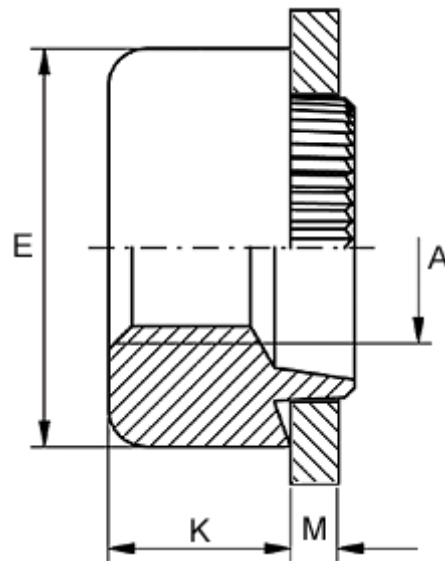

Article number: 12707000080800

Description: KLEE-coil 707 000 080.800
M8 Brass

Measures

Female thread A	= M8
Height K	= 6.0
Outer diameter E	= 16.0
Plate thickness	= 1.7 to 1.9
Recommended bore diameter for extreme load	= 13.0
Recommended bore diameter for normal use	= 13.0